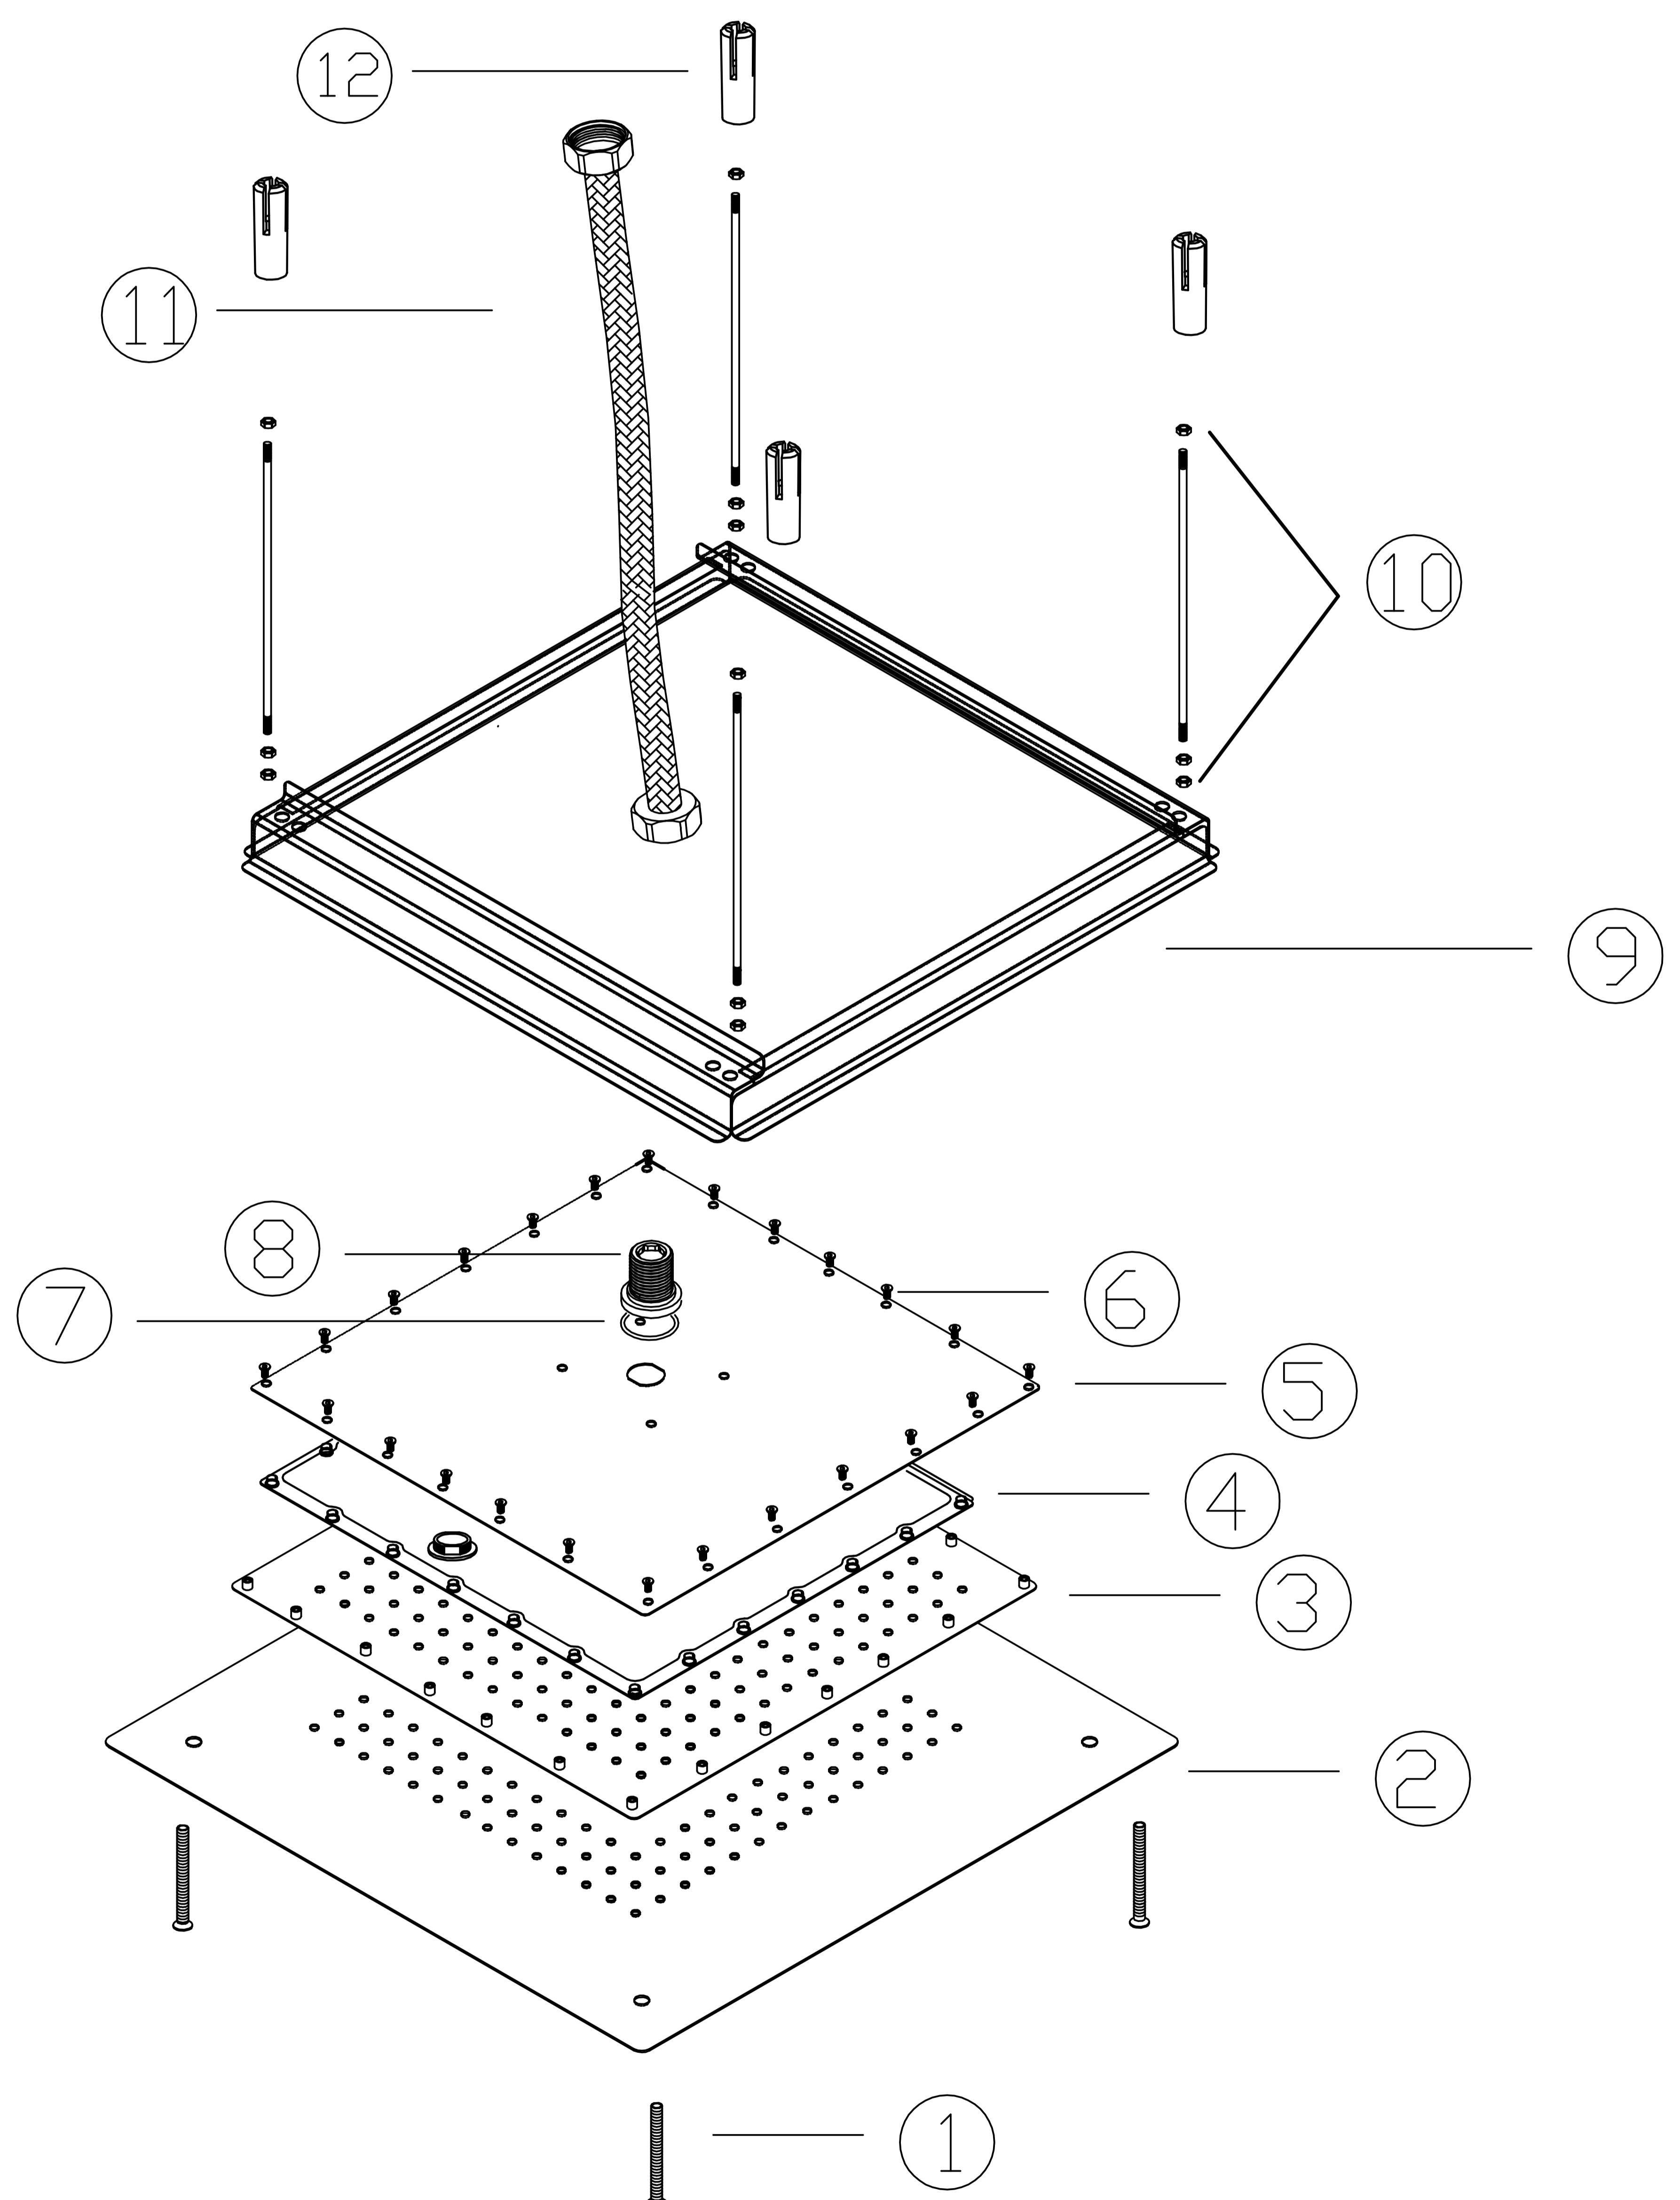

## Function Concealed Ceiling Mounted Shower

Product Code : 5120

### Technical Drawing

- 1) Bolt
- 2) Shower Face
- 3) Shower Face
- 4) Nozzle
- 5) Shower Back
- 6) Screw
- 7) O-ring
- 8) Connector
- 9) Bracket
- 10) Stud Bolt
- 11) Hose
- 12) Strong Anchor

All dimension are in **mm**